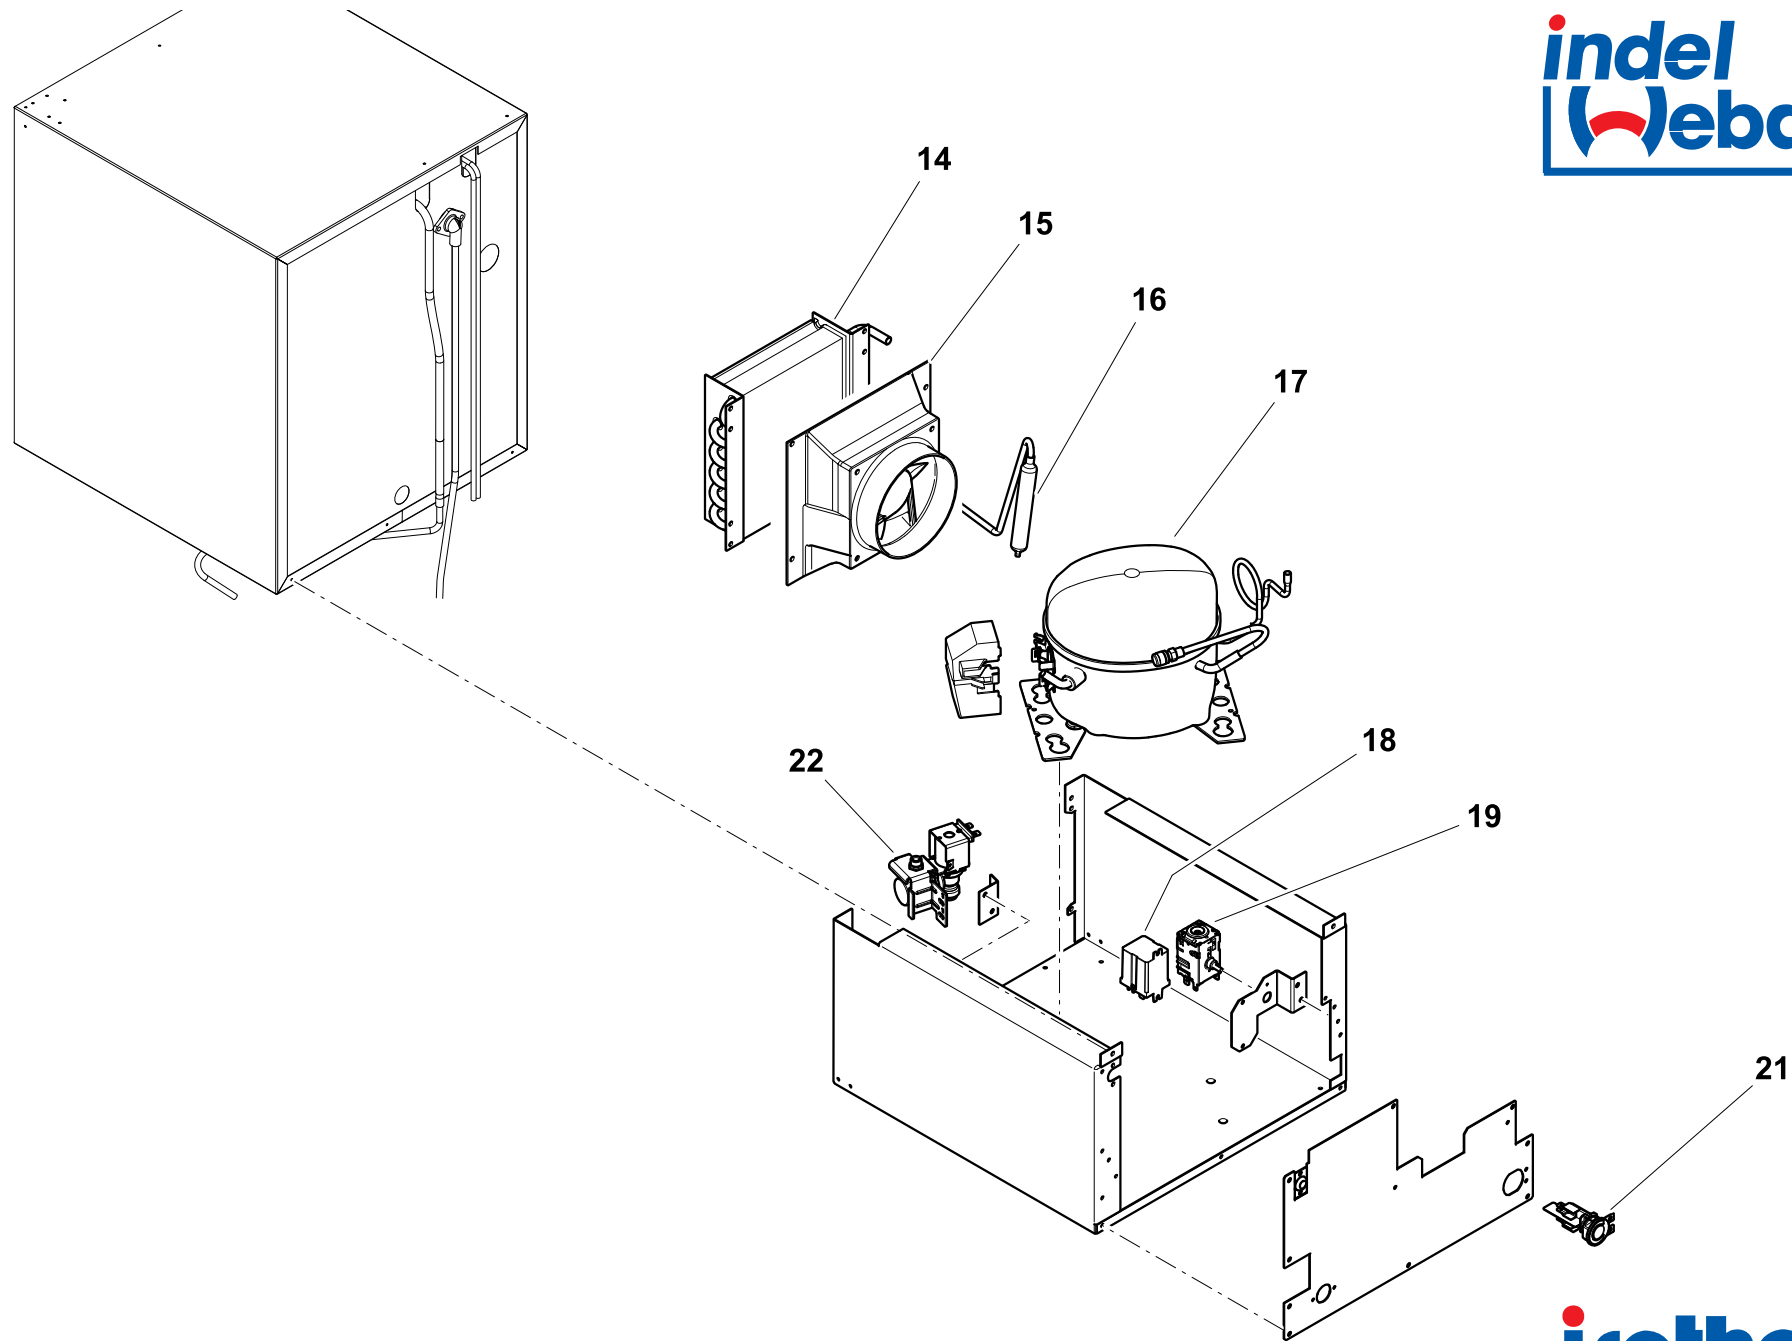

Icemaker IB - CABINET

Icemaker IB - COOLING UNIT

NUMERO NUMBER	CODICE ARTICOLO ITEM CODE	DESCRIZIONE ARTICOLO ITEM DESCRIPTION
1	SBE00186AA	CARENATURA POSTERIORE ICEMAKER WHITE BACK FAIRING ICEMAKER WHITE
2	SGB00115AA	TOP INOX LUCIDO PER ICE MAKER WHITE GLOSSY INOX TOP FOR ICEMAKER WHITE
3	SGC00350AA	CASSETTO PLASTICA PER GHIACCIO ICEMAKER WHITE ICECUBE PLASTIC DRAWER FOR ICEMAKER WHITE
4	SBE00068AA	CERNIERA INOX TUTTI CR VER. INOX + CR40 CUBIC + (CR49 CR65 CR85 CR130 C.) HINGE INOX FOR ALL VER. INOX TYPE + CR40 CUBIC +(CR49 CR65 CR85 CR130 C.)
5	SGD00004AA	KIT MANIGLIA BIANCA CRUISE HANDLE WHITE KIT FOR CRUISE
6	SGC00354AA	PORTA BIANCA COMPLETA PER ICEMAKER WHITE COMPLETE WHITE DOOR FOR ICEMAKER WHITE
7	SGB00112AA	SOSTEGNO INOX CONTROPORTA CRUISE 49/65/85/130 C. ICEM WHITE DOOR SUPPORT CRUISE 49/65/85/130 C. ICEM WHITE
9	SGB00126AA	FLANGIA 3-LATI VERNICIATA BIANCA PER ICEMAKER WHITE 3-SIDE WHITE PAINTED FIXING FRAME FOR ICEMAKER WHITE
10	SGC00355AA	GRIGLIA ANTERIORE VENTILAZIONE VERNICIATA BIANCA PER ICEMAKER WHITE FRONT WHITE VENTILATION GRID FOR ICEMAKER WHITE
10	SGC00353AA	GRIGLIA ANTERIORE VENTILAZIONE INOX PER ICEMAKER WHITE INOX FRONT INOX VENTILATION GRID FOR ICEMAKER WHITE INOX
12	SEC00026AA	INTERRUTTORE ACCESSIONE ICEMAKER WHITE POWER SWITCH FOR ICEMAKER WHITE
13	SBD00113AA	KIT PRODUTTORE GHIACCIO 230V PER ICEMAKER WHITE ICEMAKER 230V KIT FOR WHITE ICEMAKER
13	SBD00127MA	KIT PRODUTTORE GHIACCIO 115V PER ICEMAKER WHITE ICEMAKER 115V KIT FOR WHITE ICEMAKER
14	SBD00125AA	CONDENSATORE LAMELLARE ICEMAKER WHITE LAMELLAR CONDENSER FOR ICEMAKER WHITE
15	SBG00034LA	VENTOLA 230V 120x120x25 CON CONVOGLIATORE ARIA PER ICEMAKER WHITE FAN 230V 120x120x25 WITH PLASTIC AIR GUDIE FOR ICEMAKER WHITE
15	SBG00035MA	VENTOLA 115V 120x120x25 CON CONVOGLIATORE ARIA PER ICEMAKER WHITE FAN 115V 120x120x25 WITH PLASTIC AIR GUDIE FOR ICEMAKER WHITE
16	SBD00123AA	FILTRO 10Gr PER ICEMAKER WHITE TUBO 6+2mm FILTER 10Gr FOR ICEMAKER WHITE 6+2
17	SBA00045LA	COMPRESSORE DANFOSS TL102G PER ICEMAKER WHITE 230V DANFOSS COMPRESSOR TL102G FOR ICEMAKER WHITE 230V
17	SBA00045MA	COMPRESSORE DANFOSS TL102G PER ICEMAKER WHITE 115V DANFOSS COMPRESSOR TL102G FOR ICEMAKER WHITE 115V
18	SED00026LA	RELAY DI POTENZA PER ICEMAKER WHITE 230V POWER RELAY FOR ICEMAKER WHITE 230V
18	SED00026MA	RELAY DI POTENZA PER ICEMAKER WHITE 115V POWER RELAY FOR ICEMAKER WHITE 115V
19	SEA00113AA	TERMOSTATO CELLA ICEMAKER WHITE THERMOSTAT FOR ICEMAKER WHITE
21	SEB00136AA	CONNETTORE CAVO ALIMENTAZIONE CON BLOCCACAVO PER ICEMAKER WHITE POWER CABLE CONNECTOR FOR ICEMAKER WHITE
22	SFD00032LA	ELETTROVALVOLA ACQUA 230V ICEMAKER WHITE SOLENOIDE VALVE WATER 230V FOR ICEMAKER WHITE
22	SFD00032MA	ELETTROVALVOLA ACQUA 115V ICEMAKER WHITE SOLENOIDE VALVE WATER 115V FOR ICEMAKER WHITE