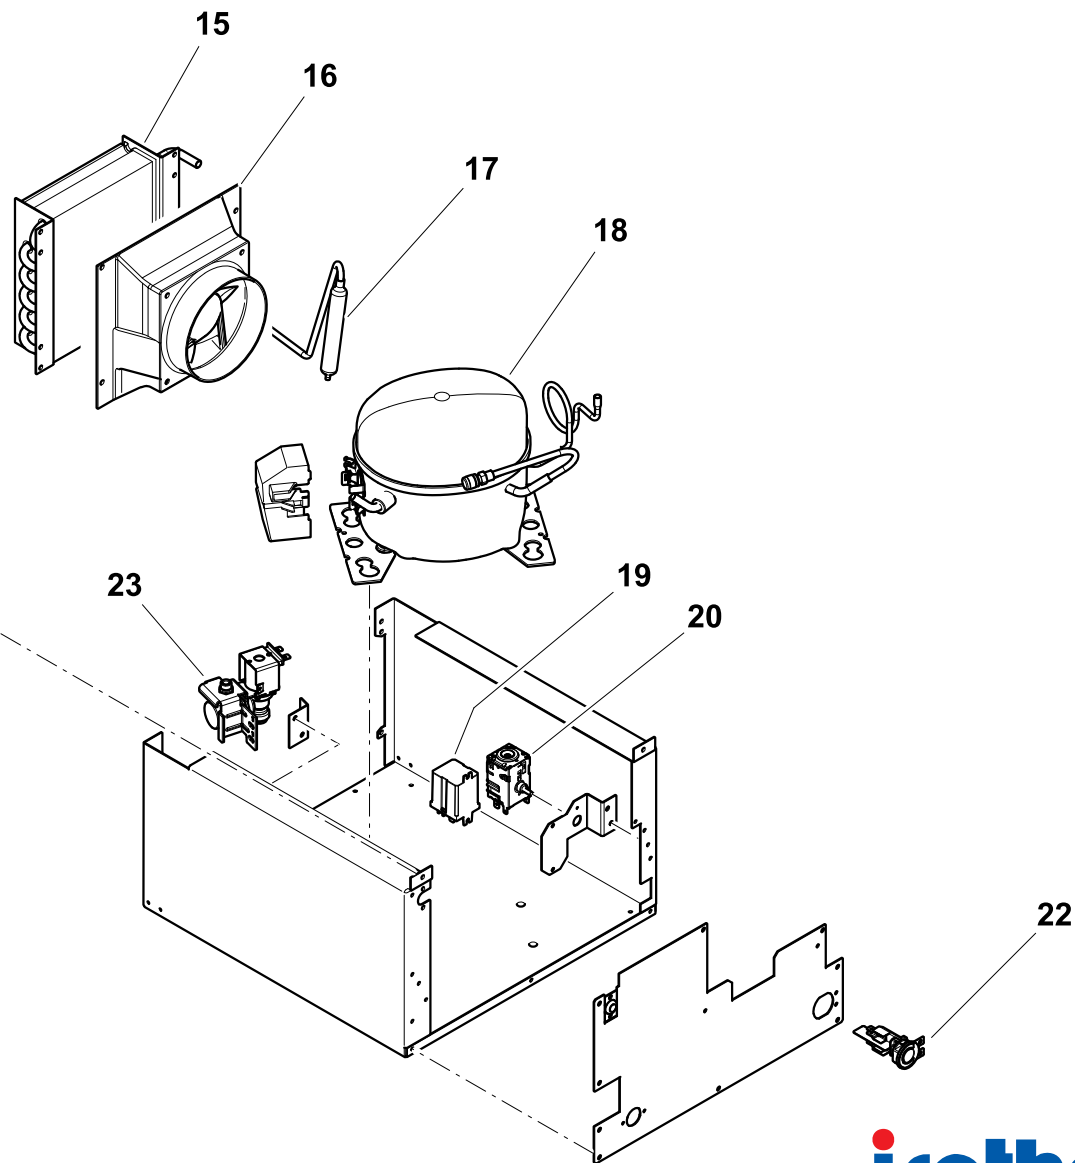

**Icemaker IB Inox - CABINET**

**Icemaker IB Inox - COOLING UNIT**

NUMERO NUMBER	CODICE ARTICOLO ITEM CODE	DESCRIZIONE ARTICOLO ITEM DESCRIPTION
1	SBE00186AA	CARENATURA POSTERIORE ICEMAKER WHITE BACK FAIRING ICEMAKER WHITE
3	SGB00125AA	FLANGIA FM 3-LATI INOX PER ICEMAKER WHITE INOX 3-SIDE FLUSH MOUNTING FRAME INOX FOR ICEMAKER WHITE INOX
4	SGC00350AA	CASSETTO PLASTICA PER GHIACCIO ICEMAKER WHITE ICECUBE PLASTIC DRAWER FOR ICEMAKER WHITE
5	SBE00068AA	CERNIERA INOX TUTTI CR VER. INOX + CR40 CUBIC + (CR49 CR65 CR85 CR130 C.) HINGE INOX FOR ALL VER. INOX TYPE + CR40 CUBIC +(CR49 CR65 CR85 CR130 C.)
6	SGD00012AA	MANIGLIA INOX "CRUISE INOX" INOX HANDLE/LOCKER FOR "CRUISE INOX"
7	SGC00351AA	PORTA INOX ICEMAKER WHITE INOX DOOR FOR ICEMAKER WHITE
8	SGB00112AA	SOSTEGNO INOX CONTROPORTA CRUISE 49/65/85/130 C. ICEM WHITE DOOR SUPPORT CRUISE 49/65/85/130 C. ICEM WHITE
11	SGC00353AA	GRIGLIA ANTERIORE VENTILAZIONE INOX PER ICEMAKER WHITE INOX FRONT INOX VENTILATION GRID FOR ICEMAKER WHITE INOX
13	SEC00026AA	INTERRUTTORE ACCESSIONE ICEMAKER WHITE POWER SWITCH FOR ICEMAKER WHITE
14	SBD00113AA	KIT PRODUTTORE GHIACCIO 230V PER ICEMAKER WHITE ICEMAKER 230V KIT FOR WHITE ICEMAKER
14	SBD00127MA	KIT PRODUTTORE GHIACCIO 115V PER ICEMAKER WHITE ICEMAKER 115V KIT FOR WHITE ICEMAKER
15	SBD00125AA	CONDENSATORE LAMELLARE ICEMAKER WHITE LAMELLAR CONDENSER FOR ICEMAKER WHITE
16	SBG00034LA	VENTOLA 230V 120x120x25 CON CONVOGLIATORE ARIA PER ICEMAKER WHITE FAN 230V 120x120x25 WITH PLASTIC AIR GUDIE FOR ICEMAKER WHITE
16	SBG00035MA	VENTOLA 115V 120x120x25 CON CONVOGLIATORE ARIA PER ICEMAKER WHITE FAN 115V 120x120x25 WITH PLASTIC AIR GUDIE FOR ICEMAKER WHITE
17	SBD00123AA	FILTRO 10Gr PER ICEMAKER WHITE TUBO 6+2mm FILTER 10Gr FOR ICEMAKER WHITE 6+2
18	SBA00045LA	COMPRESSORE DANFOSS TL102G PER ICEMAKER WHITE 230V DANFOSS COMPRESSOR TL102G FOR ICEMAKER WHITE 230V
18	SBA00045MA	COMPRESSORE DANFOSS TL102G PER ICEMAKER WHITE 115V DANFOSS COMPRESSOR TL102G FOR ICEMAKER WHITE 115V
19	SED00026LA	RELAY DI POTENZA PER ICEMAKER WHITE 230V POWER RELAY FOR ICEMAKER WHITE 230V
19	SED00026MA	RELAY DI POTENZA PER ICEMAKER WHITE 115V POWER RELAY FOR ICEMAKER WHITE 115V
20	SEA00113AA	TERMOSTATO CELLA ICEMAKER WHITE THERMOSTAT FOR ICEMAKER WHITE
22	SEB00136AA	CONNETTORE CAVO ALIMENTAZIONE CON BLOCCACAVO PER ICEMAKER WHITE POWER CABLE CONNECTOR FOR ICEMAKER WHITE
23	SFD00032LA	ELETTROVALVOLA ACQUA 230V ICEMAKER WHITE SOLENOIDE VALVE WATER 230V FOR ICEMAKER WHITE
23	SFD00032MA	ELETTROVALVOLA ACQUA 115V ICEMAKER WHITE SOLENOIDE VALVE WATER 115V FOR ICEMAKER WHITE