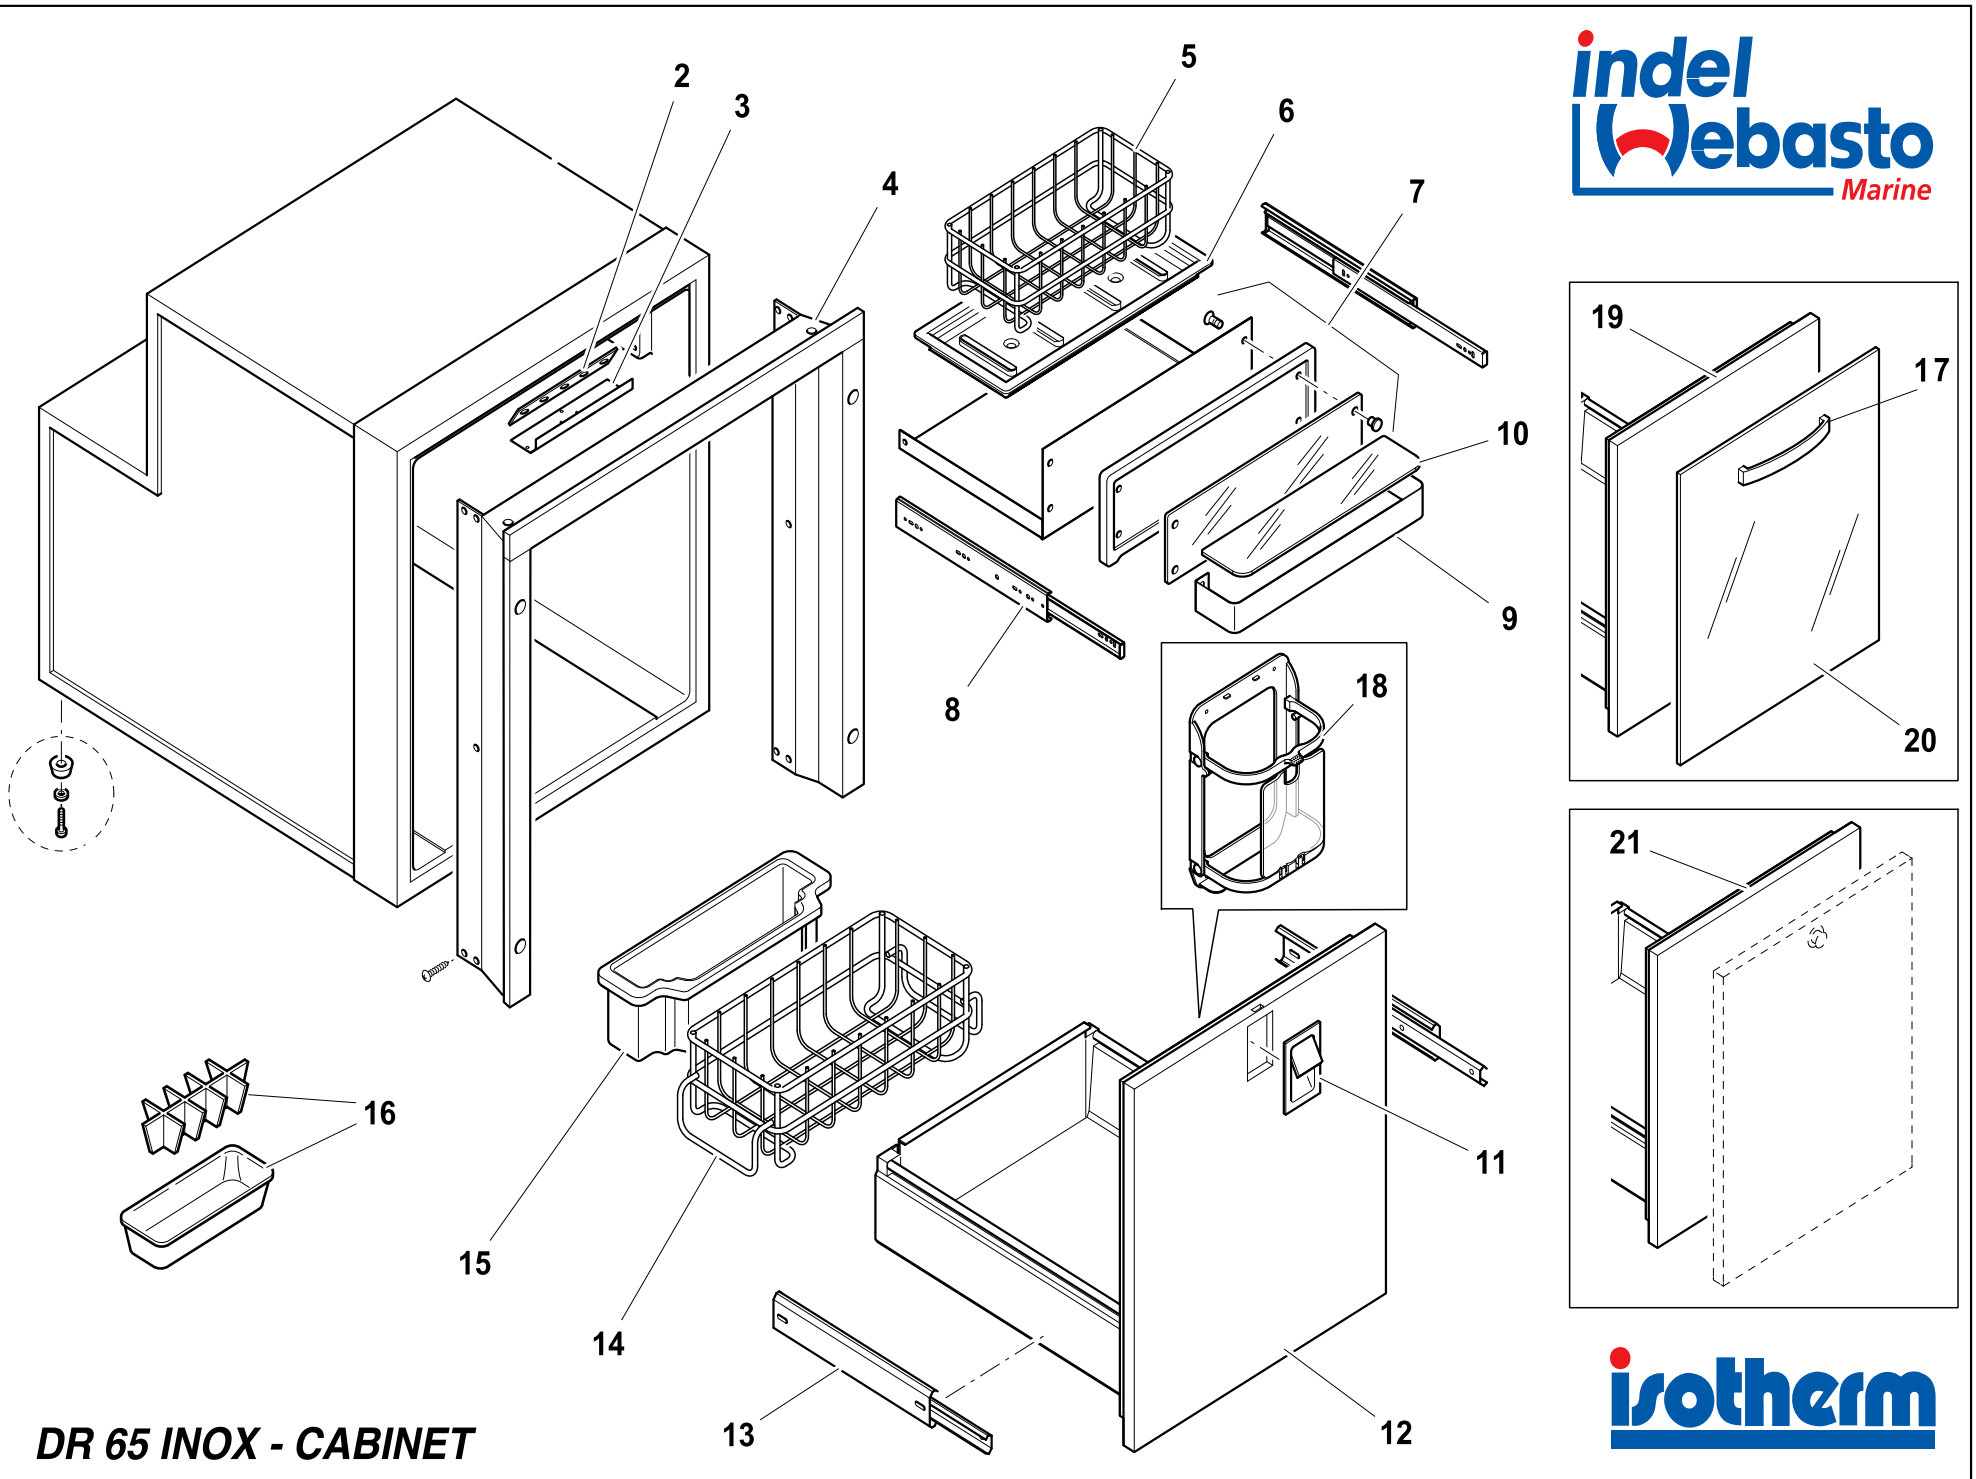

NUMERO NUMBER	CODICE ARTICOLO ITEM CODE	DESCRIZIONE ARTICOLO ITEM DESCRIPTION
2	SEG00033DA	SCHEDA ELETTRONICA 5 LED BLU PER DR65/DR55/DR49 ELECTRONIC CARD 5 LED BLUE FOR DR65/DR55/DR49
3	SGC00317AA	PLACCA COPERTURA SCHEDA ELETTRONICA 5 LED BLU PER DR65/DR55/DR49 COVER FOR ELECTRONIC CARD 5 LED BLUE FOR DR65/DR55/DR49
4	SGB00053AA	FLANGIA FM 3-LATI CR65/DR65/DR55F INOX PER FRIGO INOX 3-SIDE FLUSH MOUNTING FRAME FOR CR65/DR65/DR55F INOX
4	SGB00114AA	FLANGIA FM DR65/DR55F INOX CON FERMO PER FRIGO PREDISPOSTO VETRO 3-SIDE FLUSH MOUNTING FRAME WITH LOCK FOR DR65/55F GLASS PREDISPOSED
4	SGB00123AA	FLANGIA FM 3- LATI INOX PER DR65/DR55 PREDISPOSTO PANNELLO CLIENTE 3-SIDE FLUSH MOUNTING FRAME INOX FOR DR65/DR55 CUSTOMER PANEL PREDISPOSED
5	SGC00339AA	CESTELLO METALLO PER CASSETTO PICCOLO DR65 METAL BASKET FOR SMAL DRAWER DR65
6	SGC00343AA	SGOCCIOLATOIO PLASTICA BIANCA DR65 PLASTIC DRIP TRAY DOR DR65
7	SGC00340AA	CASSETTO PICCOLO SUPERIORE ALLUMINIO/VETRO DR65 ALUMINIUM/GLASS SMAL UPPER DRAWER DR65
8	SGD00036AA	KIT GUIDE SCORRIMENTO PER CASSETTO INTERNO PICCOLO DR49/DR65/DR55F SLIDE DRAWER KIT FOR SMALL INTERNAL DRAWER DR49/DR65/DR55F
9	SGC00341AA	BALCONCINO METALLO PER CASSETTO PICCOLO DR65 METAL RETAINER FOR SMALL DRAWER DR65
10	SGC00342AA	BALCONCINO VETRO PER CASSETTO PICCOLO DR65 GLASS RETAINER FOR SMALL DRAWER DR65
11	SGD00012AA	MANIGLIA INOX "CRUISE INOX" INOX HANDLE/LOCKER FOR "CRUISE INOX"
12	SGC00211AA	PORTA COMPLETA DR65 INOX COMPLETE DOOR DR65 INOX
13	SGD00027AA	KIT GUIDE SCORRIMENTO PER CASSETTO DR49/DR65/DR55F/DR160/DR190 SLIDE DRAWER KIT FOR DR49/DR65/DR55F/DR160/DR190
14	SGC00320AA	CESTELLO METALLO PER CASSETTO GRANDE DR65 METAL BASKET FOR BIG DRAWER DR65
15	SGC00321AA	CESTELLO PLASTICA PER CASSETTO GRANDE DR65 PLASTIC BASKET FOR BIG DRAWER DR65
16	SGC00022AA	CUBETTIERA CRUISE ICE CUBE CRUISE
17	SGD00038AA	MANIGLIA PER PANNELLO VETRO DR49/DR55/DR65 HANDLE FOR GLASS PANEL DR49/DR55/DR65
18	SGC00152AA	PORTABOTTIGLIE PIEGHEVOLE BOTTLE RACK COLLAPSIBLE
19	SGC00281AA	PORTA DR65 INOX COMPLETA DI CASSETTO PREDISPOSTA VETRO COMPLETE DOOR DR65 INOX GLASS PREDISPOSED
20	SGA00102AA	PANNELLO PORTA VETRO DR55/65 BIANCO PIU STAFFA INFERIORE GLASS DOOR PANEL DR55/65 WHITE WITH LOWER STIRRUP
20	SGA00103AA	PANNELLO PORTA VETRO DR55/65 NERO PIU STAFFA INFERIORE GLASS DOOR PANEL DR55/65 BLACK WITH LOWER STIRRUP
20	SGA00104AA	PANNELLO PORTA VETRO DR55/DR65 GRIGIO PIU STAFFA INFERIORE GLASS DOOR PANEL DR55/DR65 GRIGIO WITH LOWER STIRRUP
20	SGA00105AA	PANNELLO PORTA VETRO DR55/DR65 BLU PIU STAFFA INFERIORE GLASS DOOR PANEL DR55/DR65 BLU WITH LOWER STIRRUP
21	SGC00323AA	PORTA DR65 INOX COMPLETA DI CASSETTO PREDISPOSTA PANNELLO CLIENTE COMPLETE DOOR DR65 INOX CUSTOMER PANEL PREDISPOSED
22	SEA00015AA	SCATOLA PVC NERA TERMOSTATO VENTOLA CABLATA 12V LOW SPEED
23	SEA00031DA	TERMOSTATO CR36/49/50/65/100/120/BI135/(85/130 fino 2008)/DR49 THERMOSTAT CR36/49/50/65/100/120/BI135/(85/130 till 2008)/DR49
24	SEA00093AA	MANOPOLA TERMOSTATO CRUISE 49/65/85/130 DR49/55/65 C. THERMOSTAT KNOB CRUISE 49/65/85/130 DR49/55/65C.
25	SBD00073AA	FILTRO 10Gr PER R134a B041 TUBO 6+5mm D. 16 L. 119 (CRUISE/DANFOSS) FILTER 10Gr FOR R134a B041 TUBE 6+5mm (CRUISE/DANFOSS)
26	SEG00002DA	CENTRALINA DANFOSS 101N0210 BD35/50F 12/24V TP39310 ELECTRICAL UNIT DANF. 101N0210 BD35/50F 12/24V TP39310
26	SEG00030GA	CENTRALINA DANFOSS B35F/BD50F AC/DC 12/24V-115/230V ELECT. UNIT DANFOSS BD35F/50FAC/DC 12/24V-115/230V
27	SBA00002DA	COMPRESSORE BD35F SENZA CENTRALINA DANFOSS COMPRESSOR BD35F 12/24V NO ELECTRICAL UNIT TP39301
28	SBG00005BA	VENTOLA CABLATA 12V LOW SPEED TP39236 FAN 12V LOW SPEED FOR COMPACT AND CRUISE TP39236
29	SBD00028AA	CONDENSATORE A FILO PIEGATO CON STAFFA AIR CONDENSER PIN TYPE WITH BRACKET
30	SBF00098AA	EVAPORATORE 4 LATI DR65 EVAPORATOR 4 SIDE DR65
31	SEC00024AA	INTERRUTTORE A PULSANTE PER CASSETTO DR49/DR65 SWICH FOR DRAWER DR49/DR65