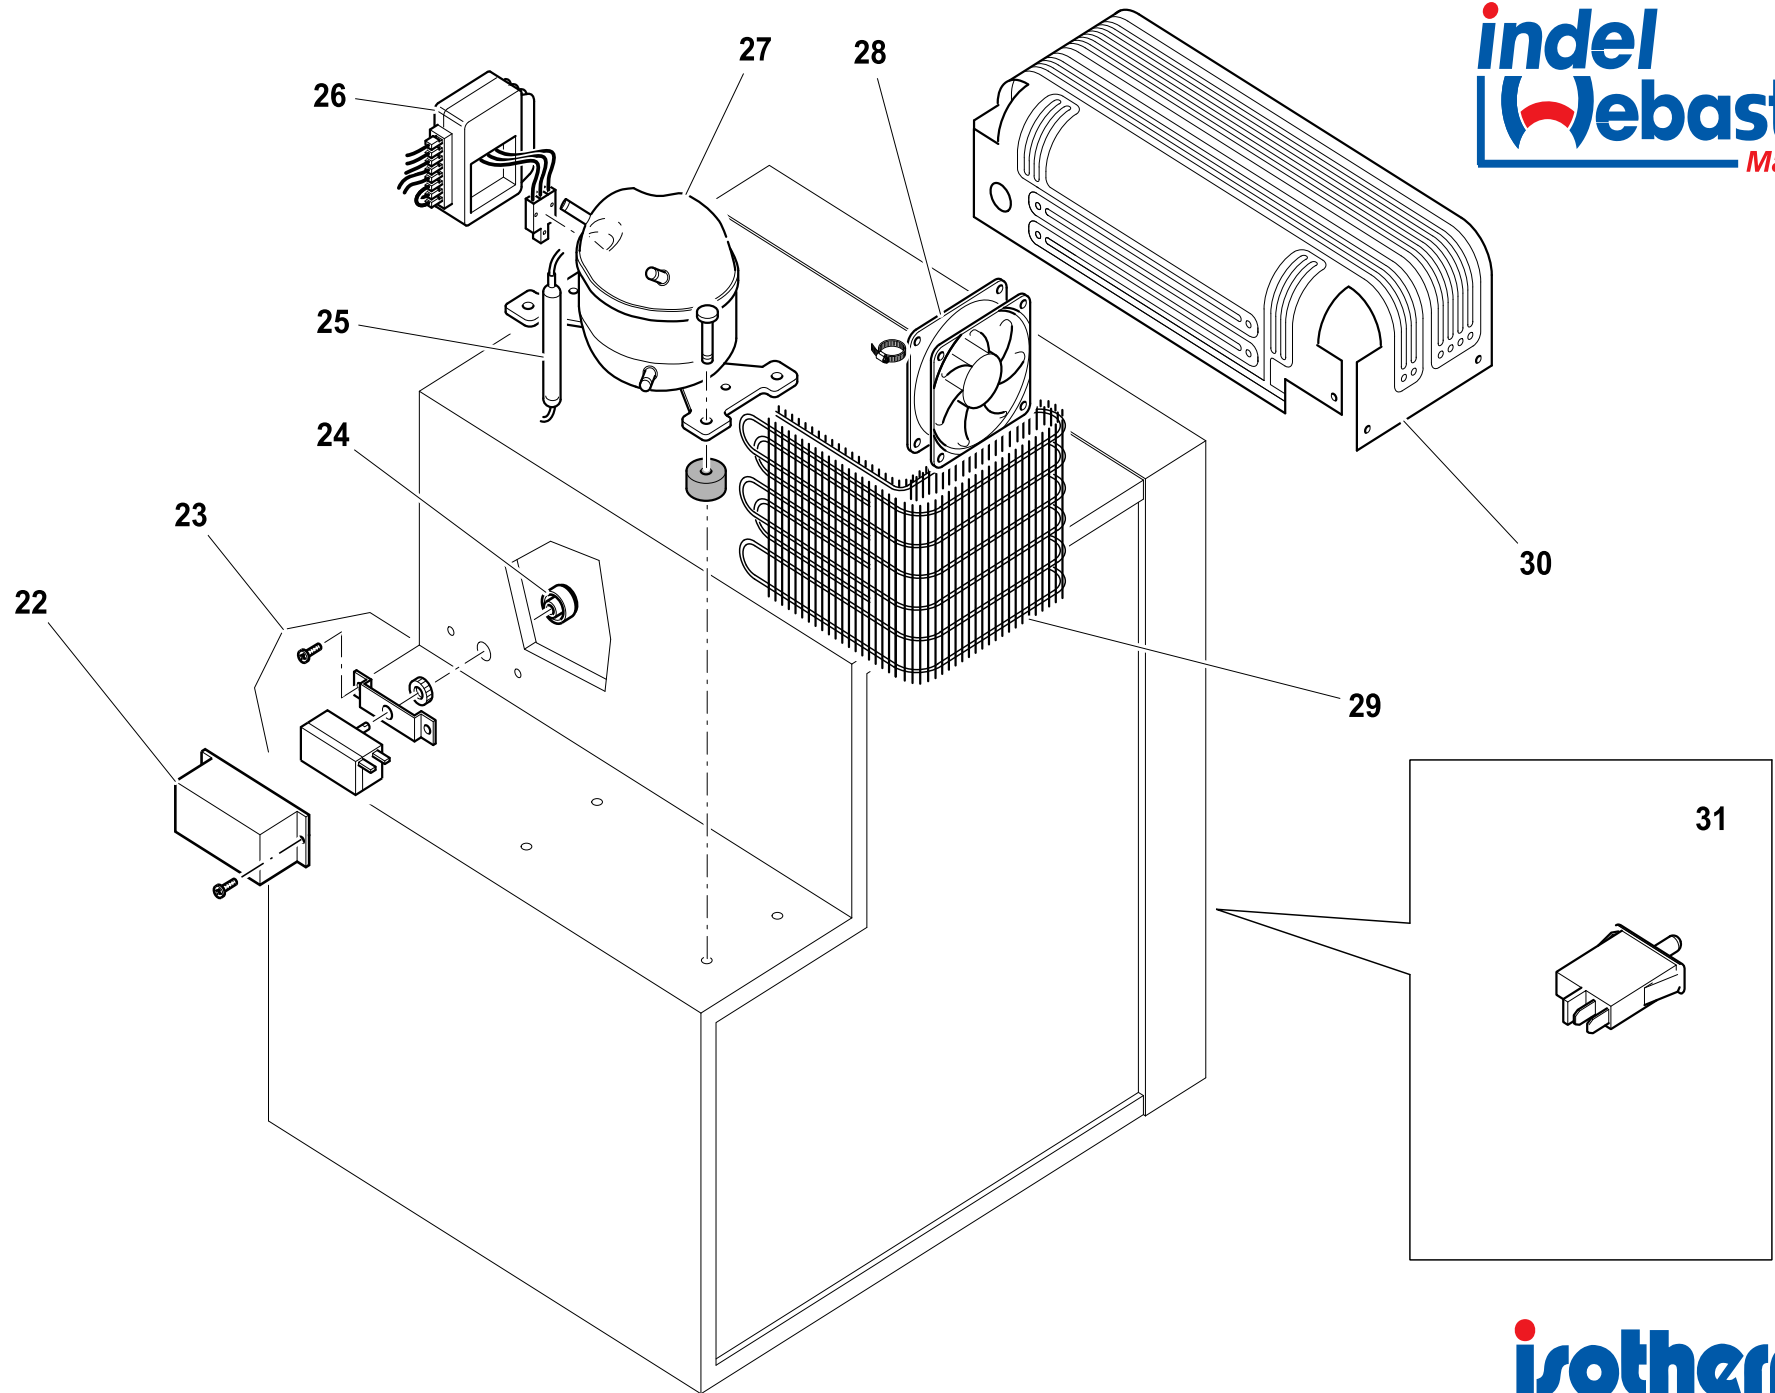

DR 65 INOX - COOLING UNIT